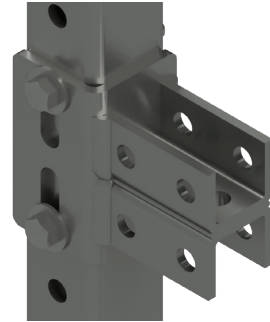

Adjustable receivers

Accommodate single or double strut.***

Ordering Instructions

Using the information below, create the part number needed.

Example: TLMMR - S - 2 - GV - 0 - NR

Basic Part - Two 84" Stanchions TechLine Medium Duty ModRack (TLMMR)	
Receiver Type Single Strut (S) Double Strut (D)	
Number of Receiver Sets* Each set accommodates 1 crossbar. SS hardware, and 2 SS 1/2" spring nuts included.	
Material Finish Galvanized (GV) (Standard) Aluminum (AL) 304 Stainless Steel (4SS) 316 Stainless Steel (6SS)	
Cross Support Width** In inches, only if ordering cross supports. Otherwise, 0	
Roof Type No Roof (Standard) (NR) Double (DR) Single-Sided (SR)	

Contact us today to find out how ModRack can provide solutions for you in the field.

*Order 1 set for each crossbar needed

**Rack usable width

***Strut crossbars are not included unless specified in part number

Additional spring nuts are available if needed.

Note: Direct Burial options are available. Provide length needed and add D.B. to end of part number.