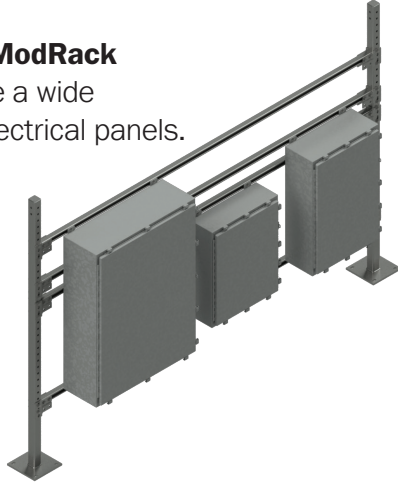

ModRack

ModRack is an innovative medium-duty modular support rack that saves time. This off-the-shelf product can be configured as needed using the stanchions, receivers, and strut material.

TechLine Mfg.'s ModRack

can accommodate a wide arrangement of electrical panels.