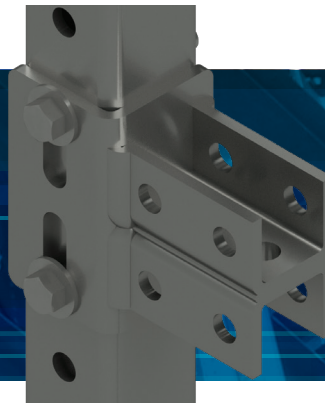

## ModRack

**TechLine Mfg.'s ModRack** can accommodate a wide arrangement of electrical panels, RIO cabinets, etc.

TechLine Mfg.'s innovative modular rack reduces engineering and field installation time. Our ModRack is suitable for permanent or temporary applications, providing fully-adjustable crossbar receivers to accommodate a wide arrangement of electrical panels, remote input/output (RIO) cabinets, analyzers, and more.

**Adjustable receivers** accommodate single strut, double strut, 2" square tubing

- **Reduce engineering time**
- **Reduce field fabrication**
- **Reduce field labor and cost**
- **Convenience of pre-fabbed racks**
- **Portable, adjustable configurations**
- **Single- or dual-sided**
- **No crane or heavy lifting equipment required**
- **Heavy-duty version available**
- **Variety of finishes available**
- **Optional roofs available**

# ModRack

ModRack is an innovative medium-duty modular support rack that saves time. This off-the-shelf product can be configured as needed using the stanchions, receivers, and strut material.