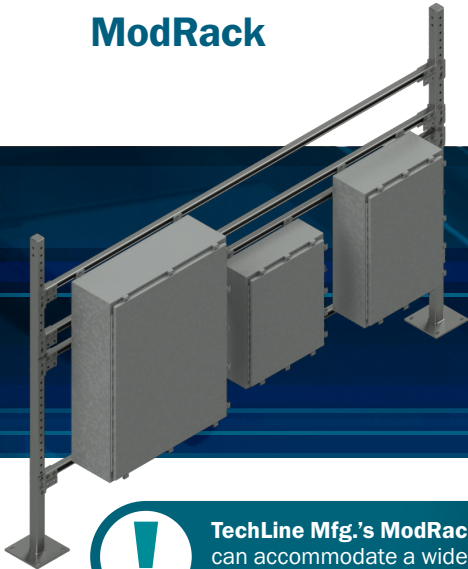

## ModRack

**TechLine Mfg.'s ModRack** can accommodate a wide arrangement of electrical panels, RIO cabinets, etc.

TechLine Mfg.'s innovative modular rack reduces engineering and field installation time. Our ModRack is suitable for permanent or temporary applications, providing fully-adjustable crossbar receivers to accommodate a wide arrangement of electrical panels, remote input/output (RIO) cabinets, analyzers, and more.

**Adjustable receivers** accommodate single strut, double strut, 2" square tubing

- **Reduce engineering time**
- **Reduce field fabrication**
- **Reduce field labor and cost**
- **Convenience of pre-fabbed racks**
- **Portable, adjustable configurations**
- **Single- or dual-sided**
- **No crane or heavy lifting equipment required**
- **Heavy-duty version available**
- **Variety of finishes available**
- **Optional roofs available**

# ModRack

ModRack is an innovative medium-duty modular support rack that saves time. This off-the-shelf product can be configured as needed using the stanchions, receivers, and strut material.